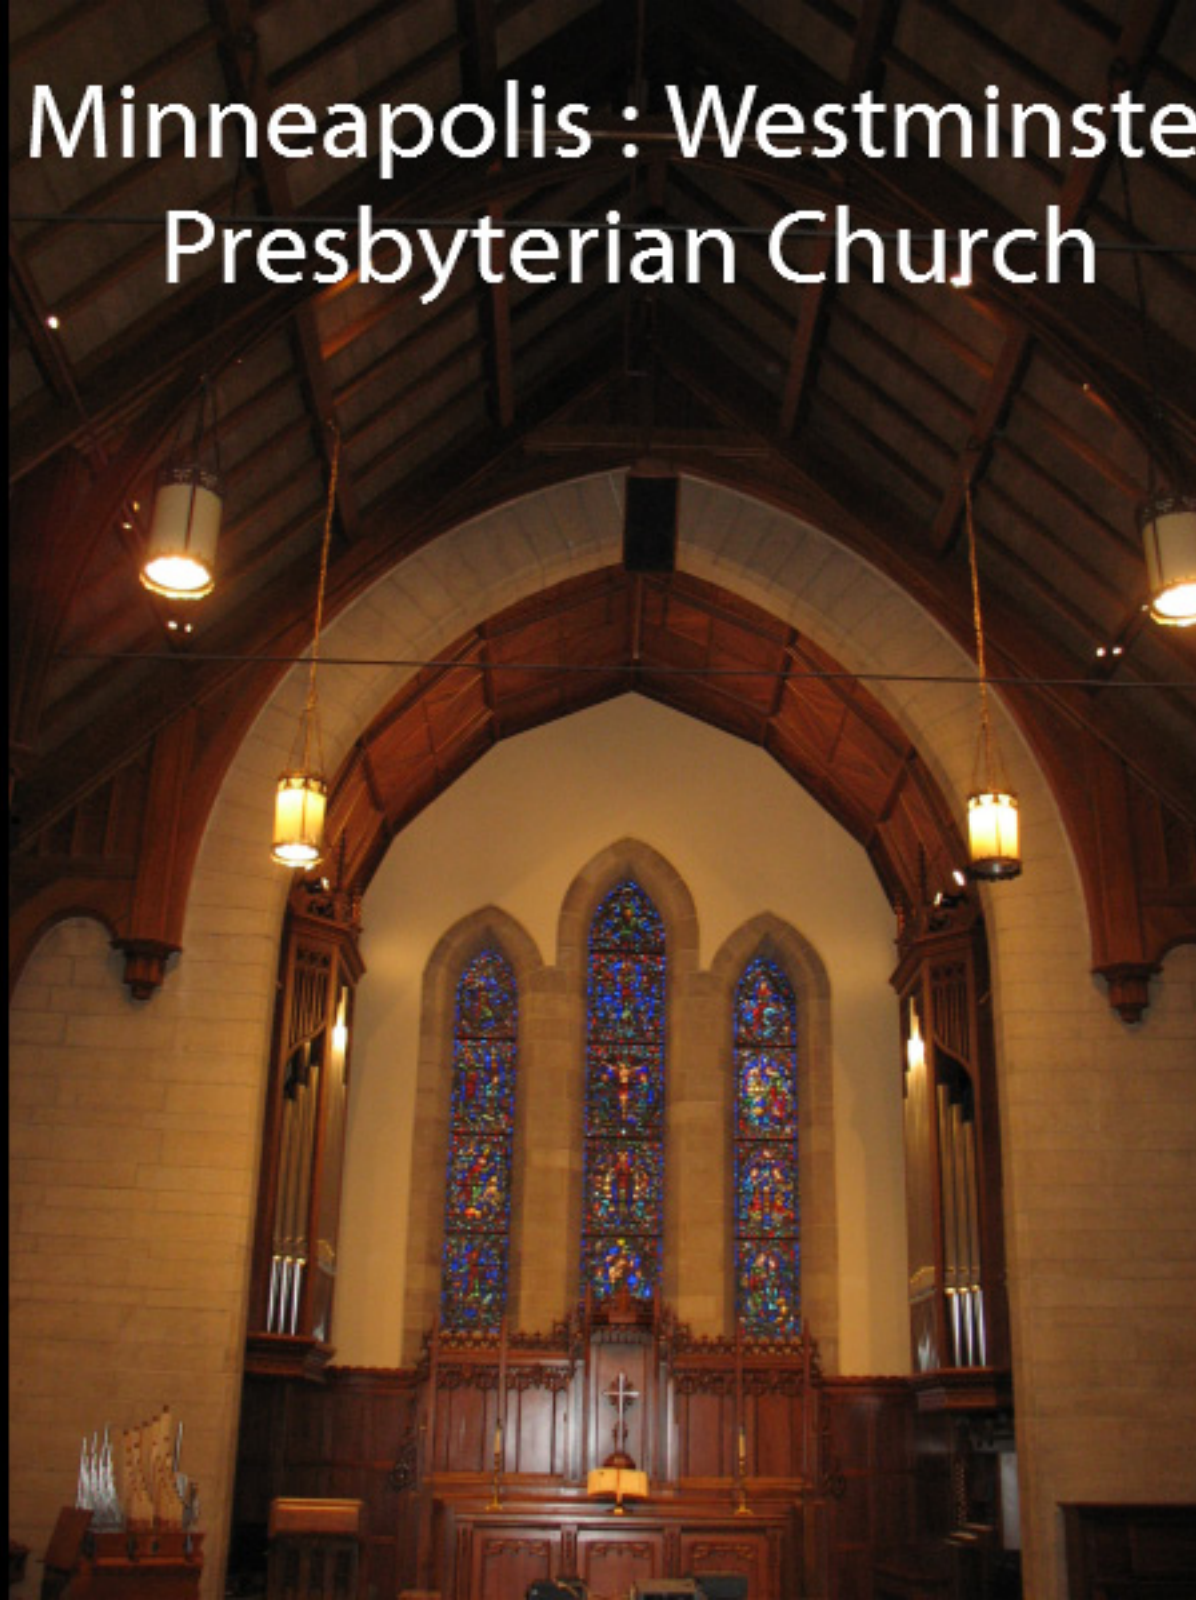

Minneapolis : Westminster Presbyterian Church